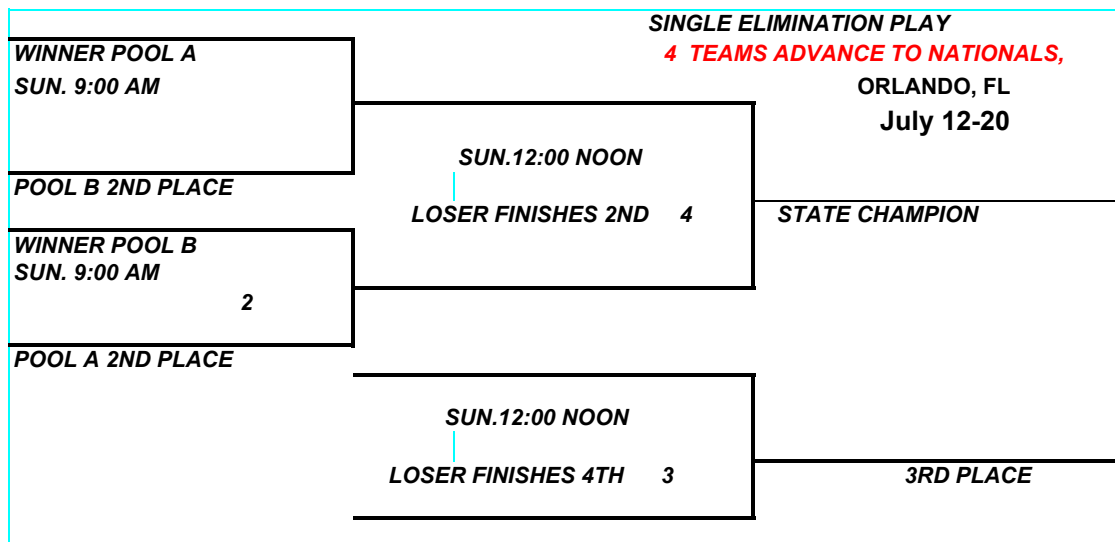

**SE-AAU TENNESSEE GIRLS' BASKETBALL  
10 UNDER STATE CHAMPIONSHIP,  
MEMPHIS, TENNESSEE MAY 16-18, 2008  
8 TEAMS, 2 POOLS**

TEAM	SCHEDULE	SCORE	SITE	TIME
<b>POOL A</b>				
1.WEST # 1	1 VS 2		RB #1	Fri. 4:30 PM
TEAM MEMPHIS ELITE	3 VS 4		RB #1	Fri. 6:00 PM
2. N.MIDDLE # 2	1 VS 3		RB # 2	Sat.9:00 AM
CHEATHAM SHOCKERS	2 VS 4		RB # 2	Sat.10:30 AM
3. EAST # 2	2 VS 3		RB #1	Sat. 3:00 PM
LADY TROTTERS	4 VS 1		RB #1	Sat 4:30 PM
4.SOUTH MIDDLE # 1				
TN EXPRESS				

TEAM	SCHEDULE	SCORE	SITE	TIME
<b>POOL B</b>				
1. NORTH MIDDLE # 1	1 VS 2		RB # 2	Fri. 4:30 PM
TN TEAM PRIDE	3 VS 4		RB # 2	Fri. 6:00 PM
2. SOUTH MIDDLE # 2	1 VS 3		RB #1	Sat.9:00 AM
TN LADIES	2 VS 4		RB #1	Sat.10:30 AM
3. WEST # 2	2 VS 3		RB # 2	Sat. 3:00 PM
COLLIERVILLE LADY DRAGONS	4 VS 1		RB # 2	Sat 4:30 PM
4. EAST # 1				
LADY RHINO'S				