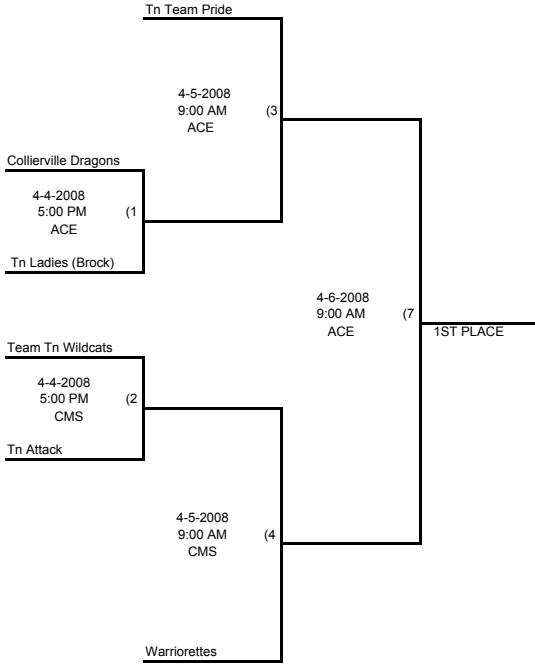

NORTH MIDDLE
11 UNDER