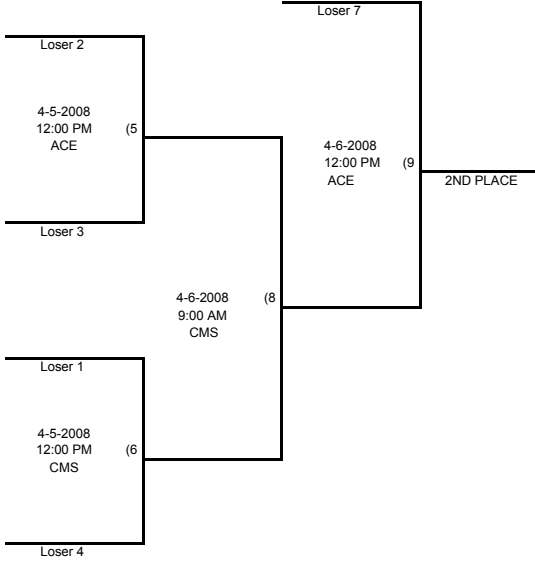

NORTH MIDDLE
11 UNDER