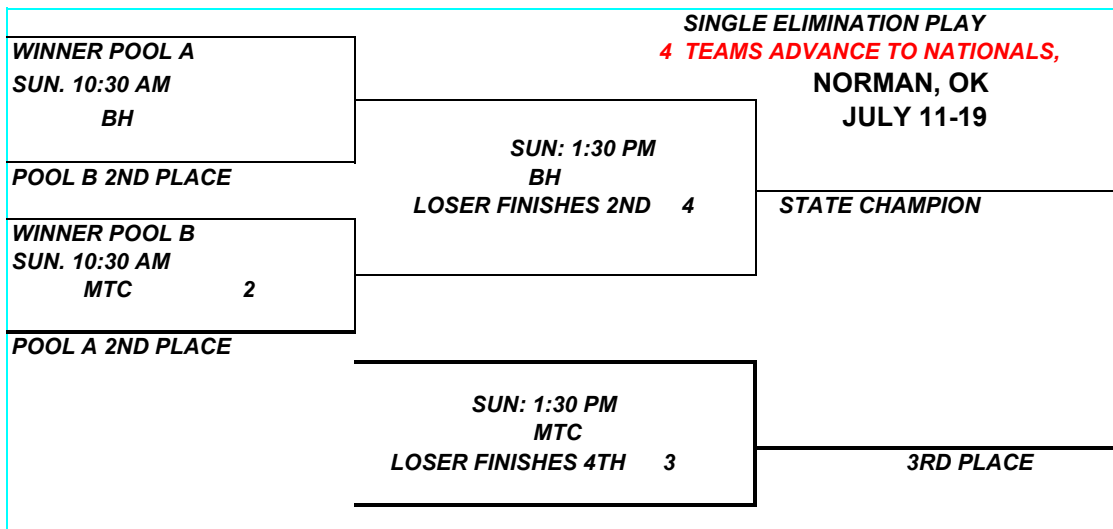

**SE-AAU TENNESSEE GIRLS' BASKETBALL
13 UNDER STATE CHAMPIONSHIP,
MURFREESBORO, TENNESSEE MAY 9-11, 2008
8 TEAMS, 2 POOLS**

TEAM	SCHEDULE	SCORE	SITE	TIME
POOL A				
NORT	1 VS 2		BH	Fri. 7:00 PM
1. NORTH MIDDLE # 1 TN TEAM PRIDE	3 VS 4		BH	Fri. 8:30 PM
2. EAST # 2	1 VS 3		MTC	Sat.12:00 NOON
TN XTREME	2 VS 4		MTC	Sat.1:30 PM
3. SOUTH MIDDLE # 2	2 VS 3		BH	Sat. 6:00PM
TN ELITE (WILLIAMS)	4 VS 1		BH	Sat.7:30 PM
4. WEST # 1				
MEMPHIS ELITE				

TEAM	SCHEDULE	SCORE	SITE	TIME
POOL B				
1. EAST # 1	1 VS 2		MTC	Fri. 7:00 PM
LADY TROTTERS	3 VS 4		MTC	Fri. 8:30 PM
2. WEST # 2	1 VS 3		BH	Sat.12:00 NOON
MEMPHIS LADY BOBCATS	2 VS 4		BH	Sat.1:30 PM
3. NORTH MIDDLE # 2	2 VS 3		MTC	Sat. 6:00PM
CDF FEVER	4 VS 1		MTC	Sat.7:30 PM
4. SOUTH MIDDLE # 1				
TN EXPRESS				