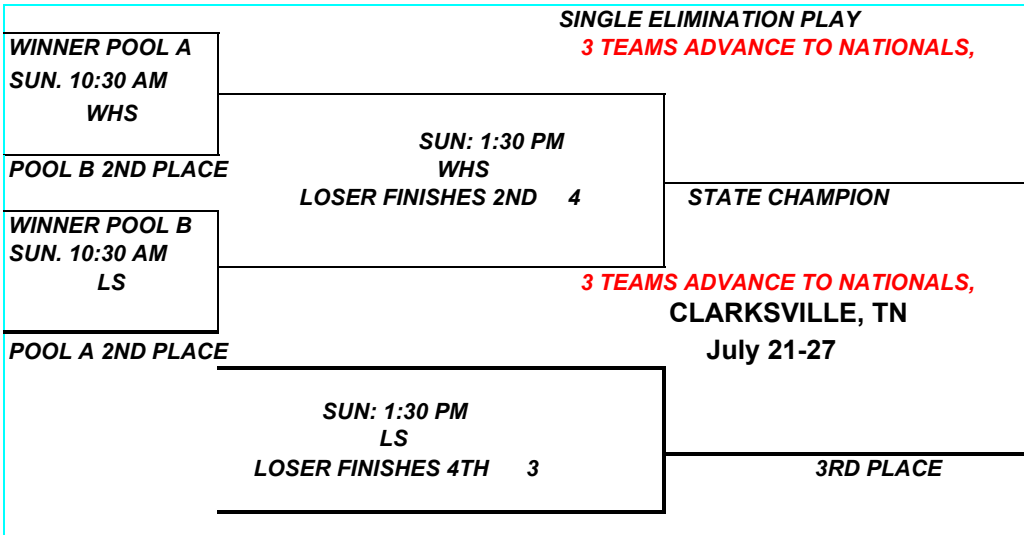

**SE-AAU TENNESSEE GIRLS' BASKETBALL
14 UNDER STATE CHAMPIONSHIP,
MEMPHIS, TENNESSEE MAY 16-18, 2008
8 TEAMS, 2 POOLS**

TEAM	SCHEDULE	SCORE	SITE	TIME
POOL A				
1. NORTH MIDDLE # 1	1 VS 2		RB #1	Fri. 7:30 PM
LADY SHOX	3 VS 4		RB #1	Fri. 9:00 PM
2. SOUTH MIDDLE # 2	1 VS 3		RB # 2	Sat.12:00 NOON
TN GLORY	2 VS 4		RB # 2	Sat.1:30 PM
3. WEST # 2	2 VS 3		RB #1	Sat. 6:00PM
MEMPHIS LADY BOBCATS	4 VS 1		RB #1	Sat.7:30 PM
			RB #1	
4. EAST #1				
KNOXVILLE LADY PANTHERS				

TEAM	SCHEDULE	SCORE	SITE	TIME
POOL B				
1. WEST # 1	1 VS 2		RB # 2	Fri. 7:30 PM
TEAM MEMPHIS ELITE	3 VS 4		RB # 2	Fri. 9:00 PM
2. NORTH MIDDLE # 2	1 VS 3		RB #1	Sat.12:00 NOON
TN TEAM PRIDE	2 VS 4		RB #1	Sat.1:30 PM
3. EAST # 2	2 VS 3		RB # 2	Sat. 6:00PM
	4 VS 1		RB # 2	Sat.7:30 PM
			RB # 2	
4. SOUTH MIDDLE # 1				
TN FLIGHT TROTTERS				