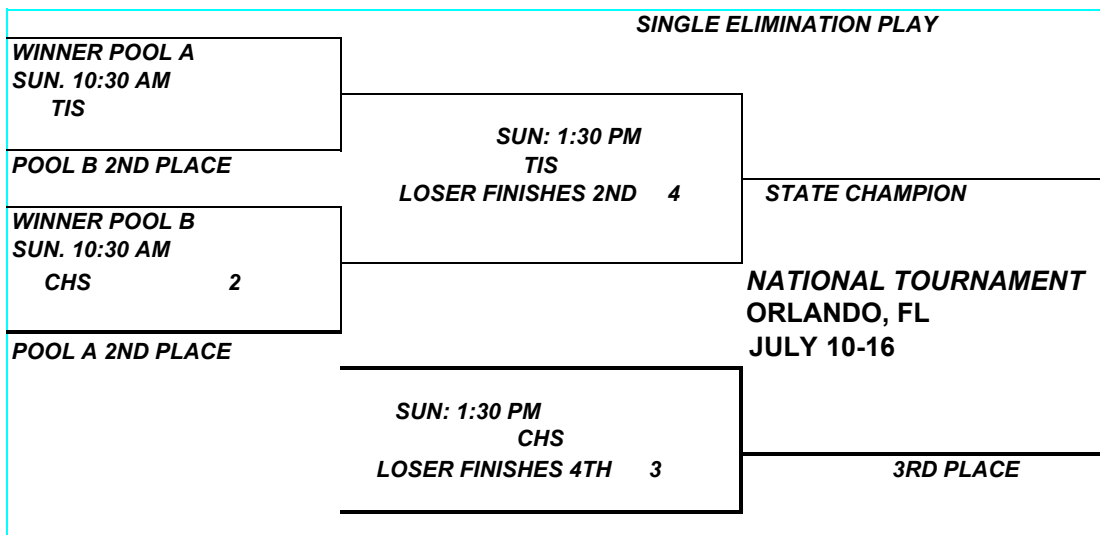

**SE-AAU TENNESSEE GIRLS' BASKETBALL
15 D-2 UNDER STATE CHAMPIONSHIP,
SHELBYVILLE, TENNESSEE MAY 2-4, 2008
8 TEAMS, 2 POOLS**

TEAM	SCHEDULE	SCORE	SITE	TIME
POOL A				
1. EAST # 1	1 VS 2		TIS	Fri. 7:00 PM
CC ELITE	3 VS 4		TIS	Fri. 8:30 PM
2. NORTH MIDDLE # 2	1 VS 3		CHS	Sat.12:00 NOON
TN TEAM PRIDE	2 VS 4		CHS	Sat.1:30 PM
3. EAST # 3	2 VS 3		TIS	Sat. 6:00PM
TN BREAKERS	4 VS 1		TIS	Sat.7:30 PM
4. WEST # 2				
TEAM MEMPHIS ELITE				

TEAM	SCHEDULE	SCORE	SITE	TIME
POOL B				
1. WEST # 1	1 VS 2		CHS	Fri. 7:00 PM
DYERSBURG STORMS	3 VS 4		CHS	Fri. 8:30 PM
2. EAST # 2	1 VS 3		TIS	Sat.12:00 NOON
CLEVELAND HEAT	2 VS 4		TIS	Sat.1:30 PM
3. WEST # 3	2 VS 3		CHS	Sat. 6:00PM
MUSIC CITY PLAYERS	4 VS 1		CHS	Sat.7:30 PM
4. NORTH MIDDLE # 1				
CDF LADY KATS				